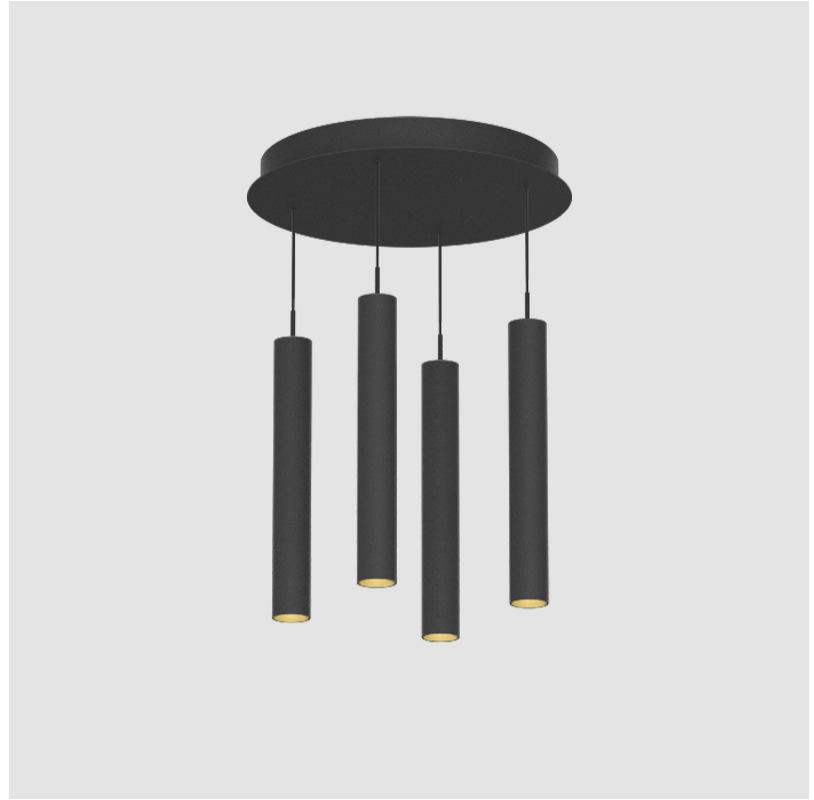

GENERAL

Series: G-Mini Round
Subseries: G-Mini Round Hangover
Brand: Prolight
Division: Architectural
Mounting Type: Suspension
Mounting Location: Ceiling
Subcategory: Spots

PHYSICAL

Shape: Cylinder
Diameter (mm): 347
Diameter (in): 13 13/16
Height (mm): 300
Height (in): 11 13/16
Light Distribution: Direct
Fixture Finish: SSR / BKV / CWI / CRY / HAB / UFT / ITA / RUA / FTG / MYG / LOD / PUS / FRO / FUP / KIA / POP / BLS / SPG / MEY / GOH / GUM / CHC / COM / ABZ / JAG / OBR / MOS / ROR
Accent Finish: NOF / COP / MIR / SSS
Fixture Material: Extruded Aluminum / Steel
Cable Details: 2,000mm/78 3/4" / 4,000mm/157 1/2" - Cable, Black, Green, Orange, Red, White

ELECTRICAL

Lamp Type: LED (Zhaga Standard)
Input Wattage (W): 39
Total Output Wattage (W): 35.4
Dimming: Non-Dimmable
Driver Included: Yes
Driver Location: Integrated
Driver Type: Constant Current - Universal
Driver Class: Class 2
Input Voltage (V): 120 - 277

LED

Color Temperature (°K): 2700 / 3000 / 3500 / 4000
Max. Delivered Lumen (lm): 2776 / 2904 / 3012 / 3080
Nominal Lumen (lm): 3878 / 4056 / 4206 / 4301
CRI: >90 CRI
Lamp Life (hrs): 50000

OPTICAL

Beam Angle: 40 / 52

RATINGS AND CERTIFICATIONS

Certified By: Certified for North American Standards
IP rating: IP20